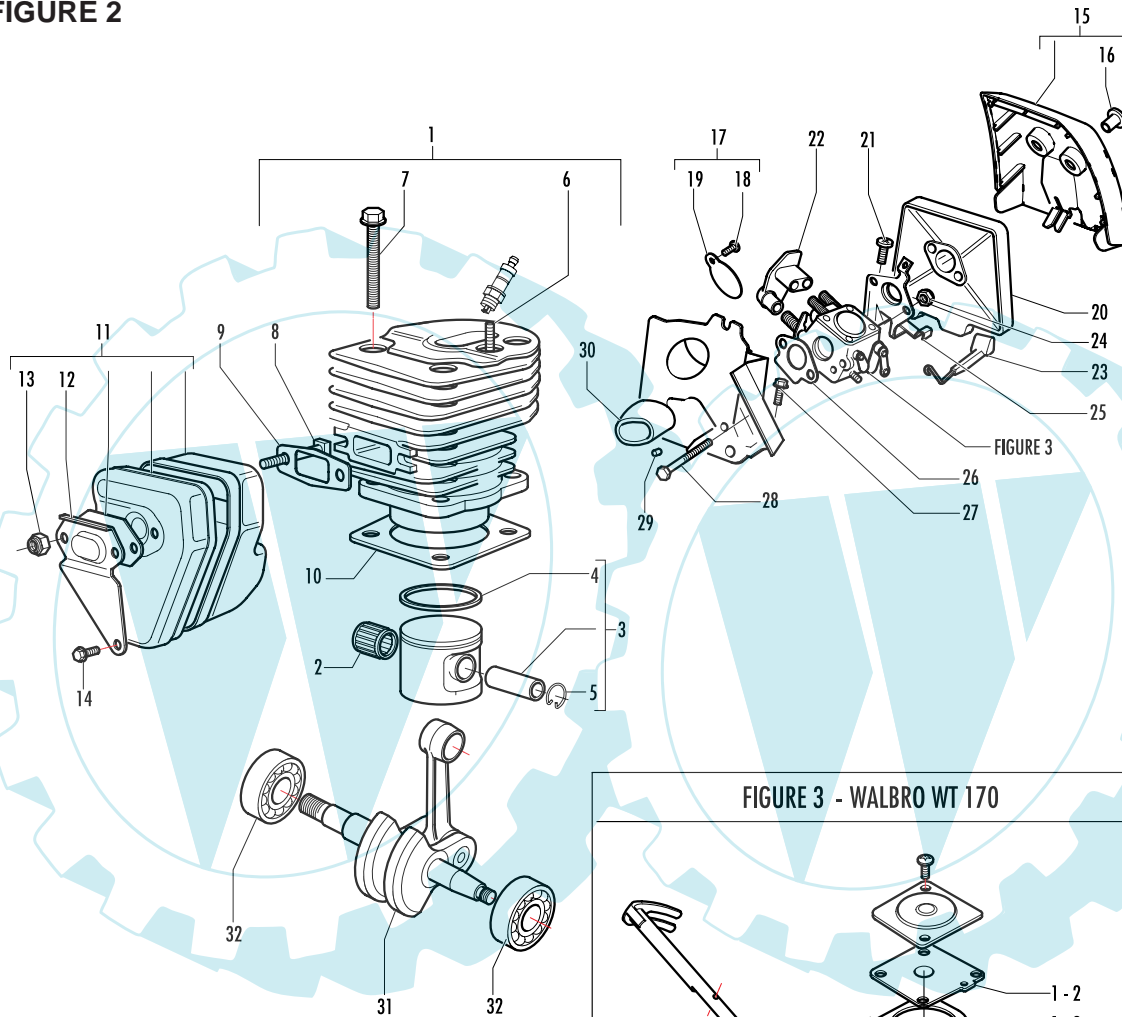

FIGURE 3 - WALBRO WT 170

brand	PARTNER

date	JUN/03	SHEET 4/5

Model	Prefix
543 13" - 325	01

Product number
953900434

FIGURE 2