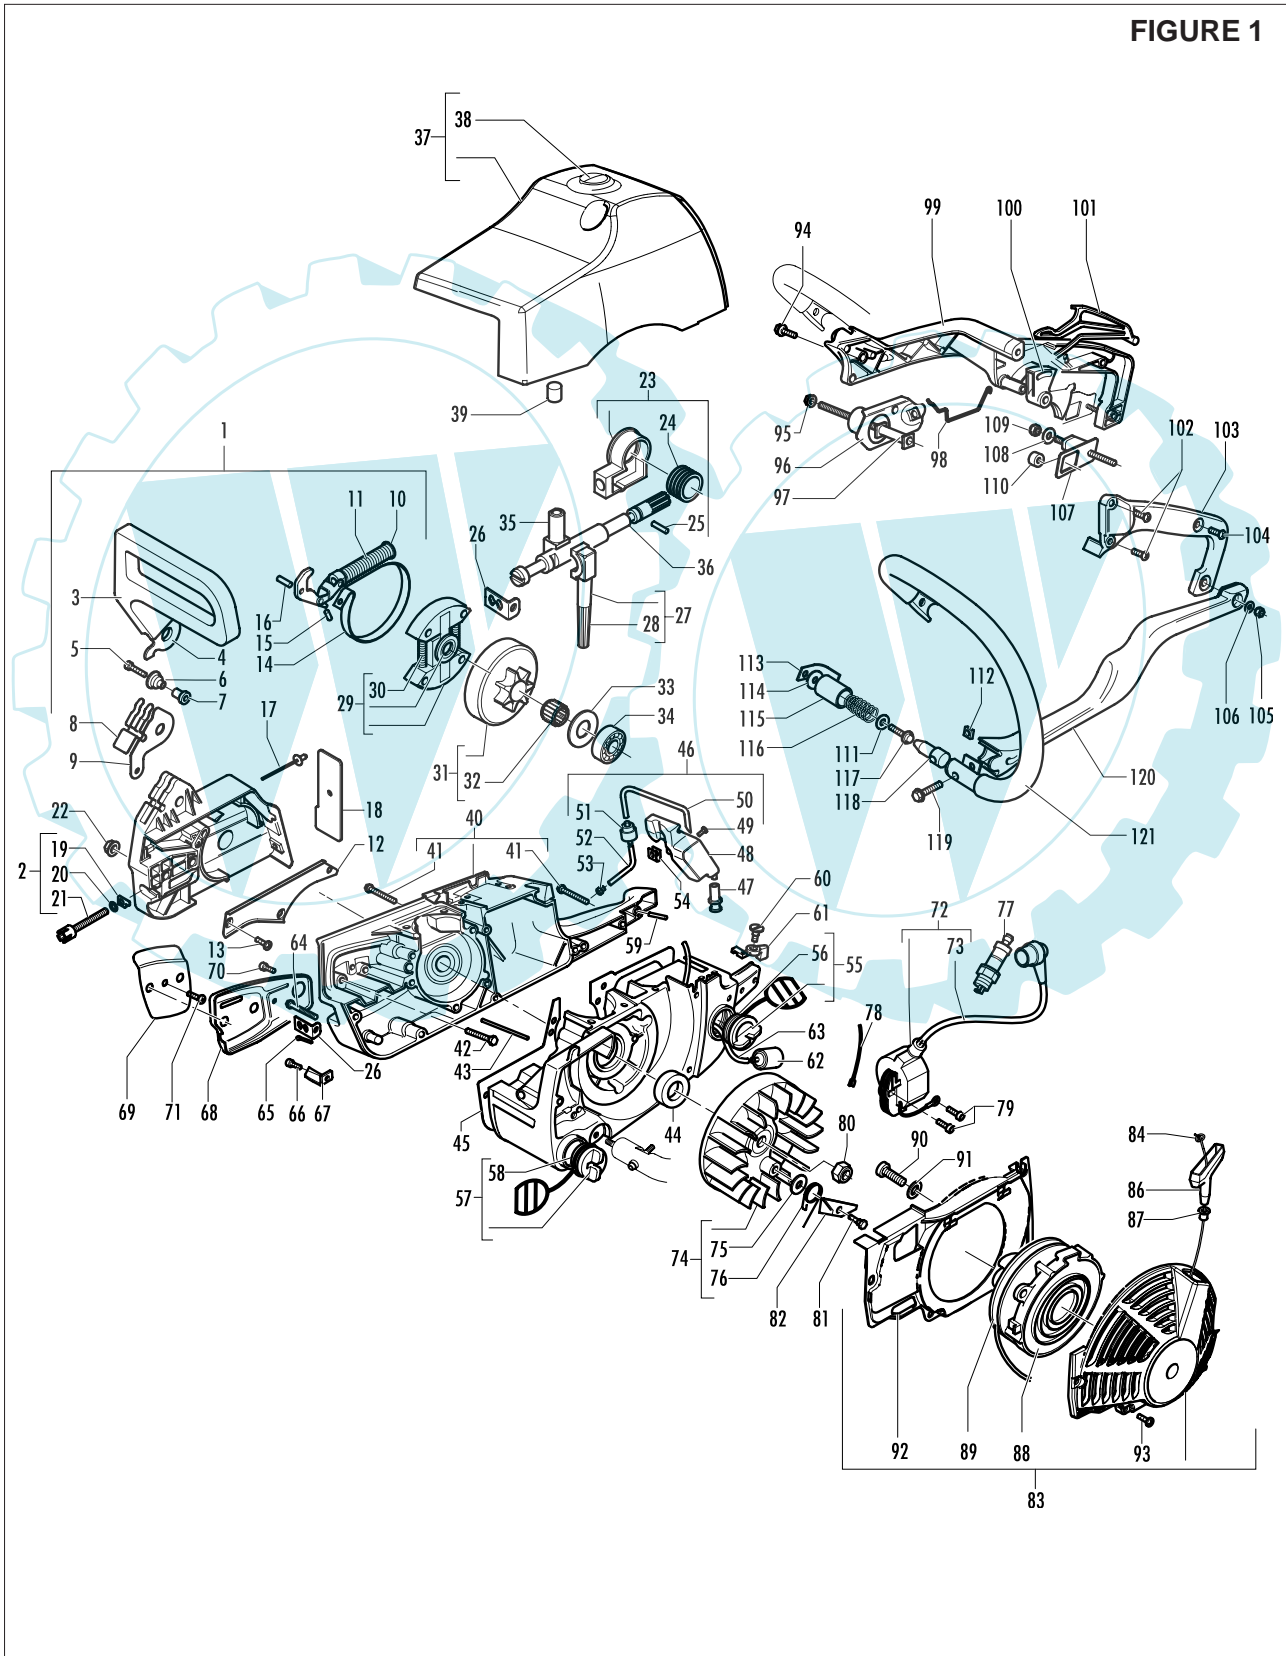

brand	PARTNER

date	JUN/03	SHEET 1/5

Model	Prefix
543 13" - 325	01

Product number
953900434

FIGURE 1